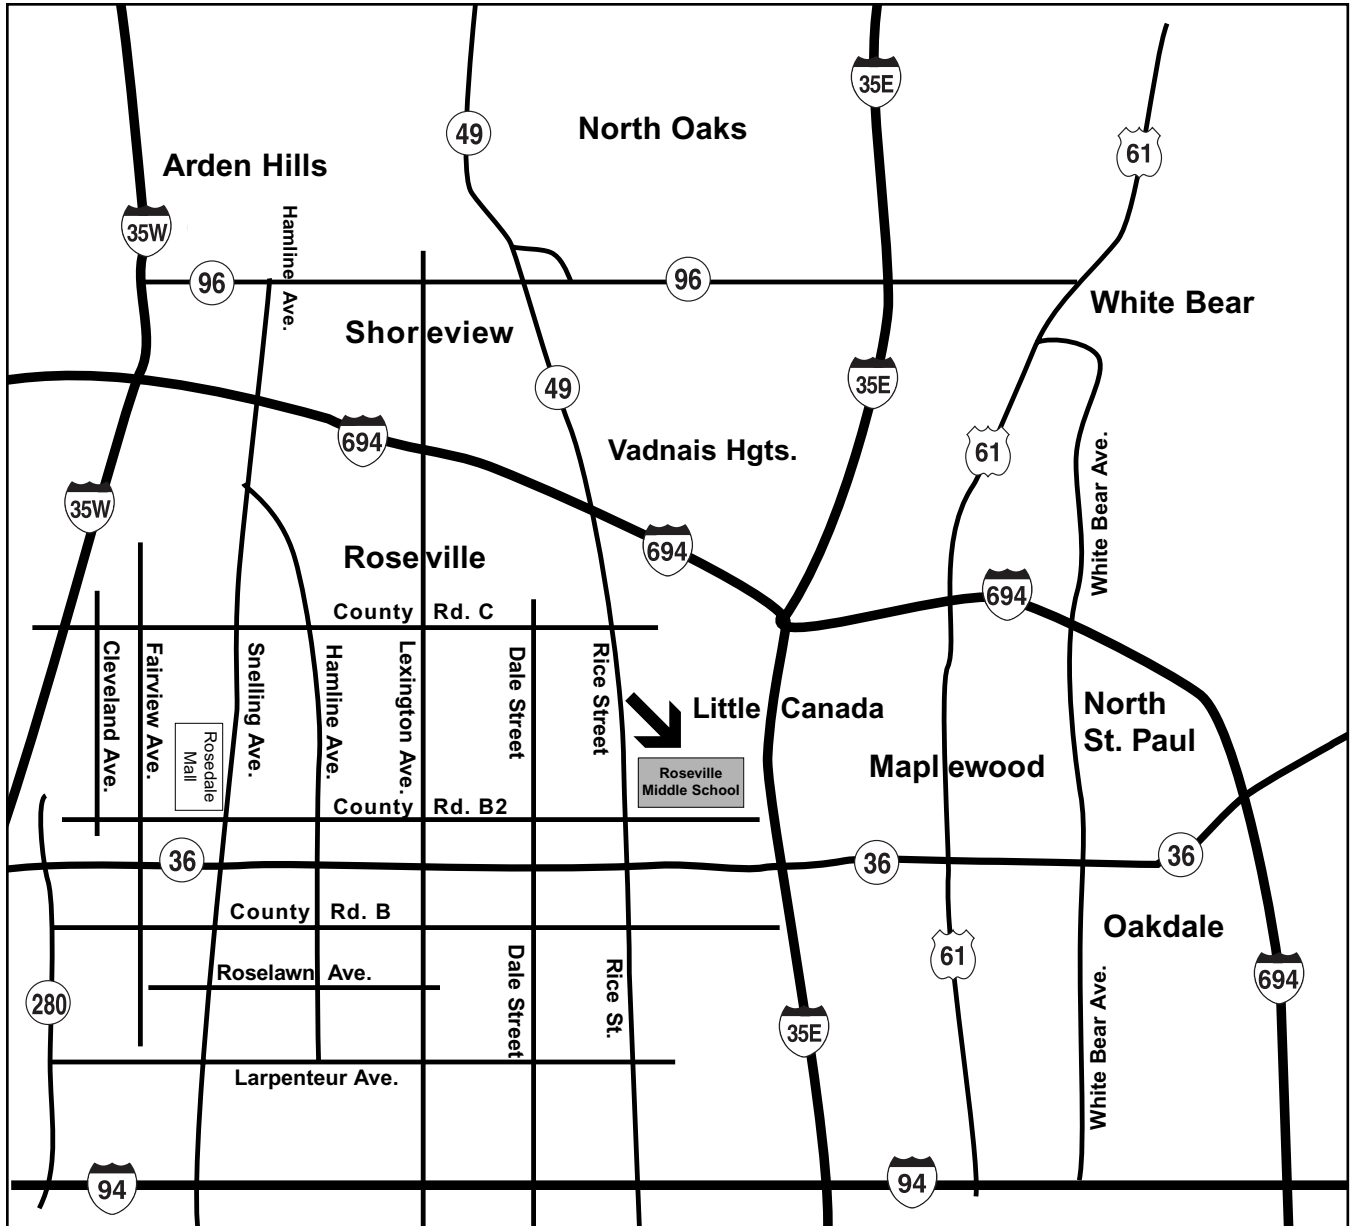

# ROTARY YOUTH EXCHANGE

**ROSEVILLE AREA MIDDLE SCHOOL**  
**15 E. COUNTY ROAD B-2, LITTLE CANADA, MN**

For more detailed directions, go to [www.mapquest.com](http://www.mapquest.com) or [maps.google.com](http://maps.google.com)